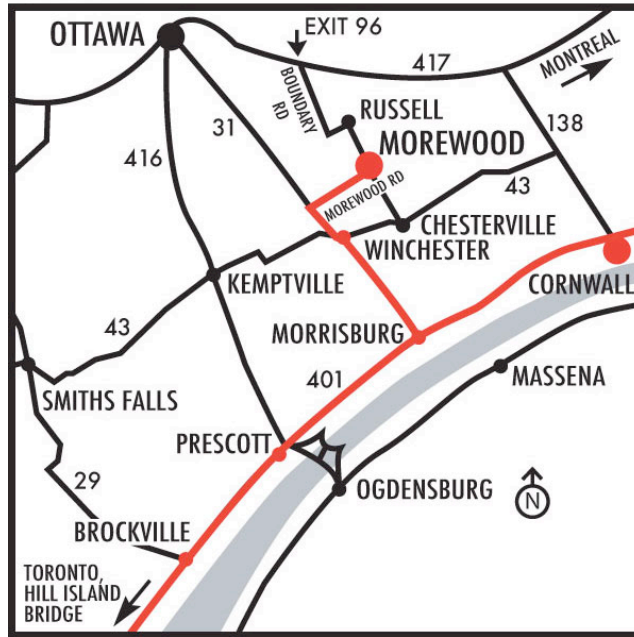

Ontario Via 401

Exit Highway 401 at Exit 750, Morrisburg/County Road 31.

Take County Road 31 north past Winchester.

Past Winchester, turn right onto Morewood Road.

In Morewood turn left at the sign into the Morewood Sales Centre.

Town of Morewood