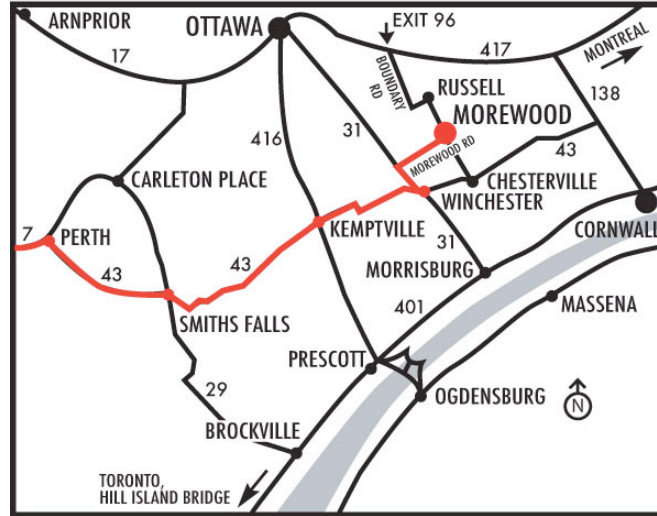

Ontario via Hwy 7

From Perth take County Road 43 east to Winchester.

At Winchester take County Road 31 north to Morewood Road.

Turn right onto Morewood Road.

In Morewood turn left at the sign into the Morewood Sales Centre.

Town of Morewood