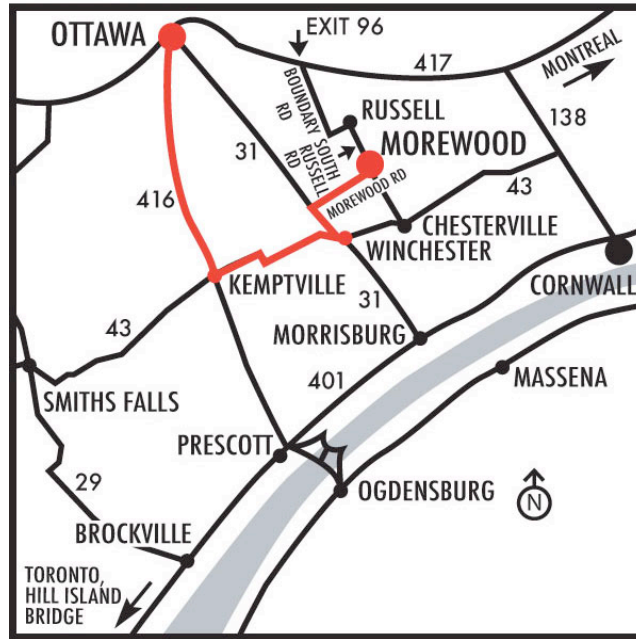

From Ottawa West

Take Highway 416 south to Kemptville at Exit 34.

Take County Road 43 east to Winchester.

At Winchester take County Road 31 north to Morewood Road.

Turn right onto Morewood Road.

In Morewood turn left at the sign into the Morewood Sales Centre.

Town of Morewood