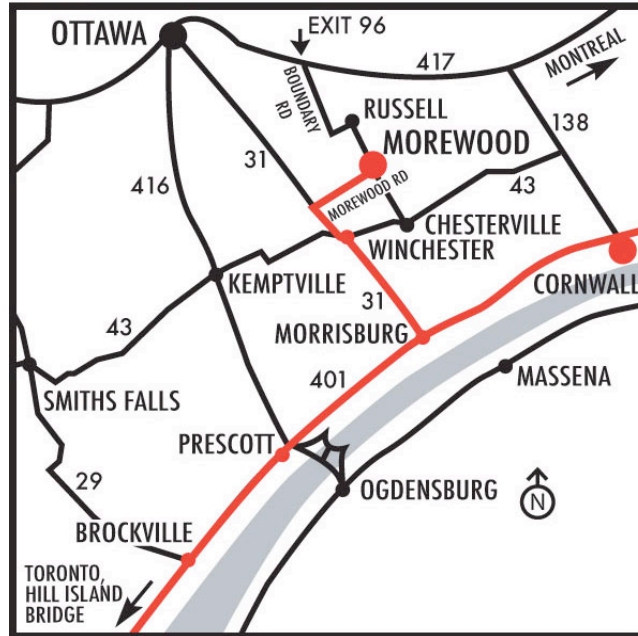

U.S. Via 401

Exit Highway 401 at Exit 750, Morrisburg/County Road 31.

Take County Road 31 North past Winchester.

Past Winchester, turn right onto Morewood Road.

In Morewood turn left at the sign into the Sales Court.

Town of Morewood