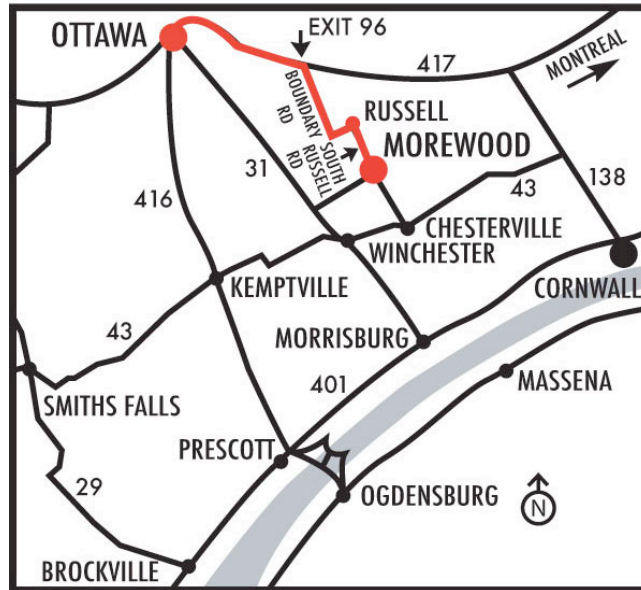

From Downtown/Ottawa East

Take Highway 417 to Boundary Road, Exit 96.

Go south on County Road 41 to County Road 3.

Turn left into the town of Russell.

At the "T" intersection, turn right and take County Road 6 (South Russell Road) which changes to County Road 7 at a sweeping left turn.

At Morewood, turn right onto County Road 13 (Morewood Road) and turn right at the sign into the Sales Court.

Town of Morewood